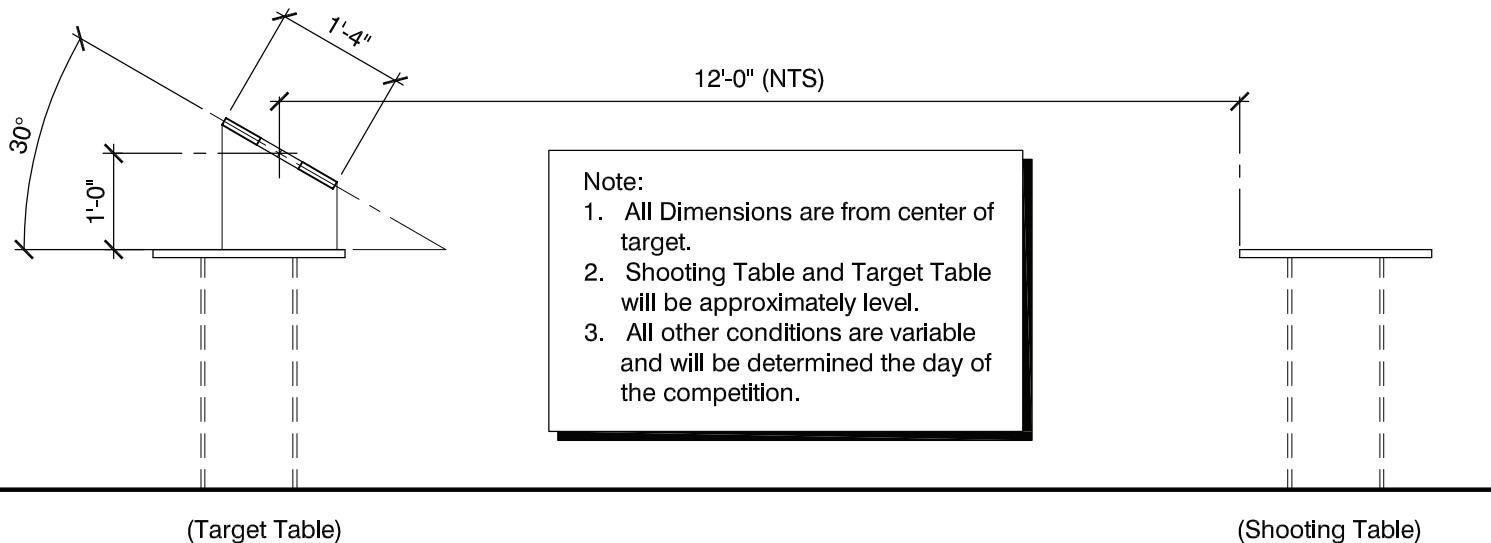

Target Board

Scale: 1-1/2" = 1'-0"

Target Setup

Scale: 1/2" = 1'-0"

Middle Division (7-8)