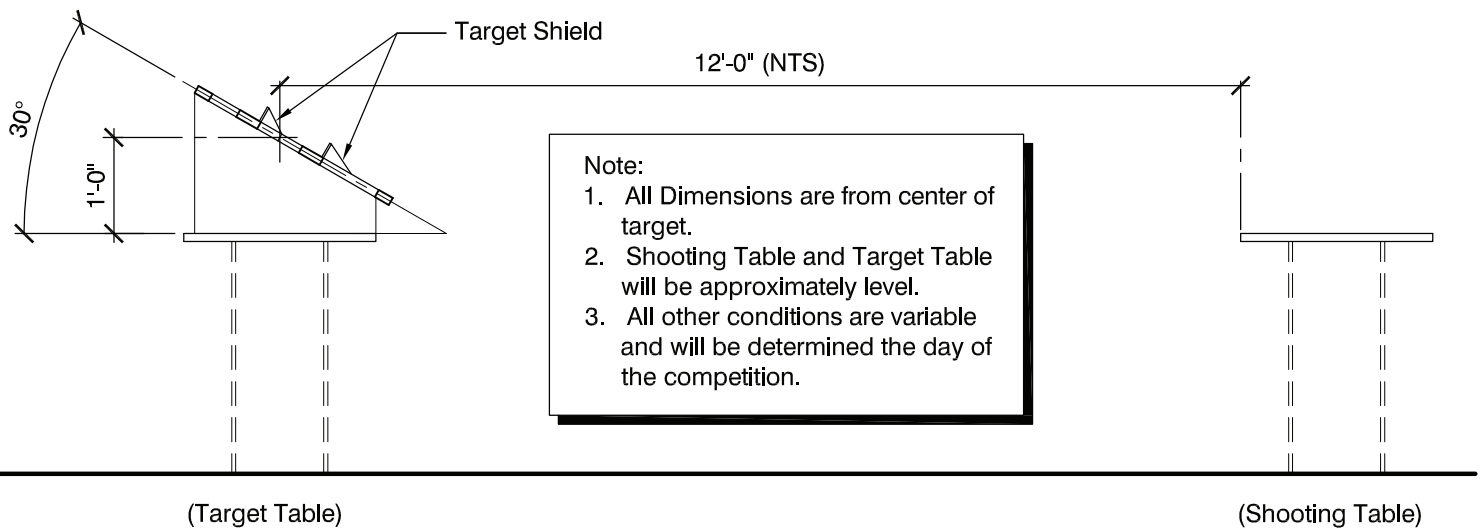

Target Board

Scale: 1-1/2" = 1'-0"

Target Setup

Scale: 1/2" = 1'-0"

Upper Division (9-12)