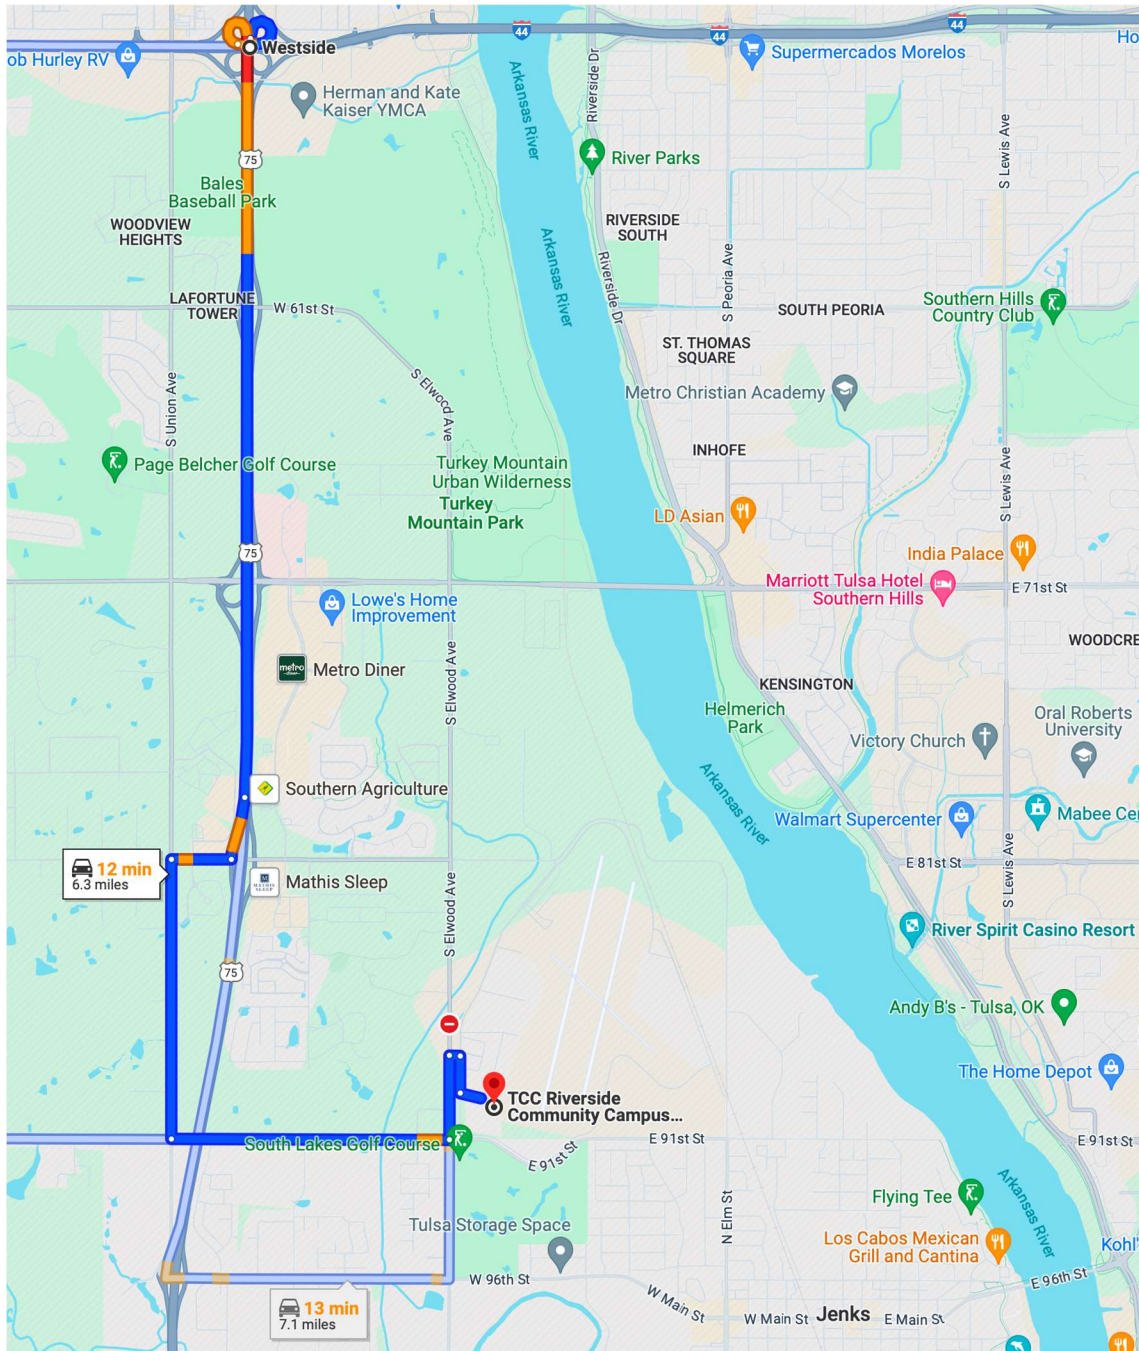

Map from I-44 & US Hwy 75 to TCC Riverside Community Campus and Aviation Center 112 W Beechcraft Dr, Tulsa, OK 74132

Come S on Hwy 75 to the 81st Street or 91st St exits and follow one of the two routes shown above to go East to Elwood Avenue. Turn North on Elwood Avenue to follow the instructions on the next page.

Turn off Elwood Ave into the Airport on West Jones Avenue, turn right, (South), on South Airport Way, then take the second Left to turn East on West Beechcraft Drive. At the end of the street park on the North side or the West side of the TCC Riverside Community Campus, come inside through the blue arch covered glass doors in the North parking lot, and follow the TEF signs to our meeting room.