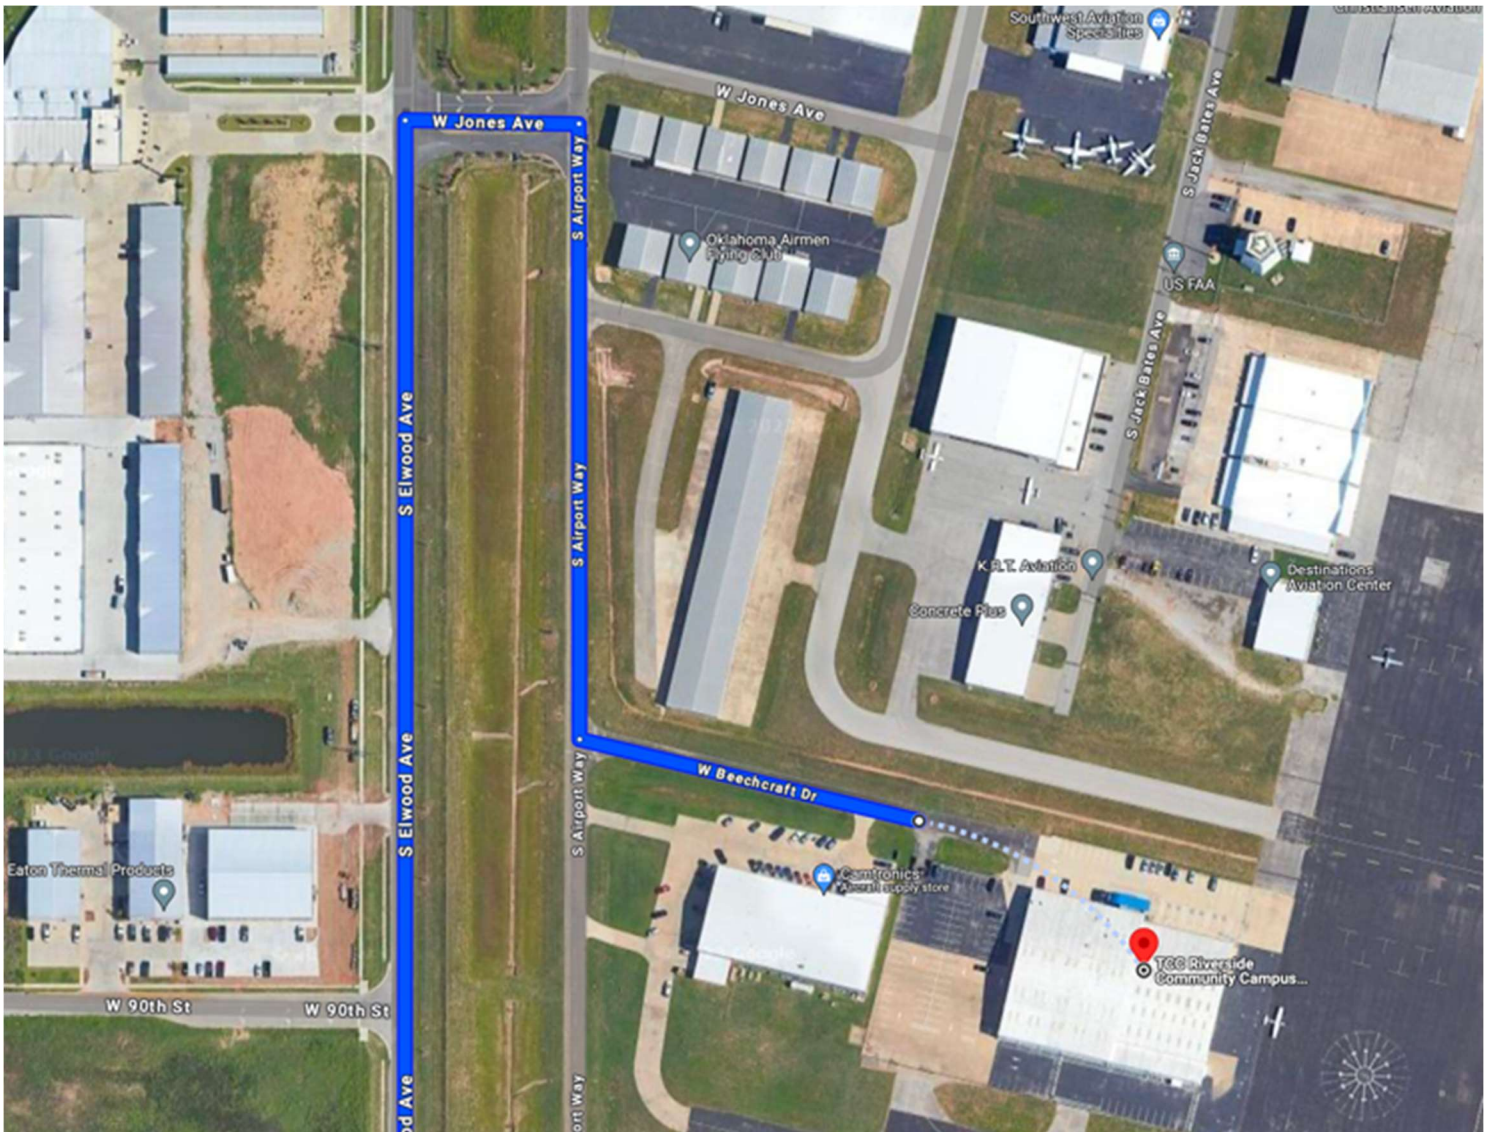

Map from I-44 & US Hwy 75 to TCC Riverside Community Campus and Aviation Center 112 W Beechcraft Dr, Tulsa, OK 74132

Come S on Hwy 75 to the 81st Street or 91st St exits and follow one of the two routes shown above to go East to Elwood Avenue. Turn North on Elwood Avenue to follow the instructions on the next page.

Turn off Elwood Ave into the Airport on West Jones Avenue, turn right, (South), on South Airport Way, then take the second Left to turn East on West Beechcraft Drive. At the end of the street park on the North side or the West side of the TCC Riverside Community Campus, come inside through the blue arch covered glass doors in the North parking lot, and follow the TEF signs to our meeting room.